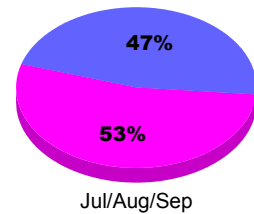

Membership Results
2010-2011

Membership
2009-2010

Month	Net Memb Goal	Actual New Memb	Actual Dropped Memb	Gain/Loss of Memb	Gain/Loss of Memb
Jul/Aug/Sep	-10	19	-69	-50	-45
Totals	-10	19	-69	-50	-45

Membership Results 2010-2011

Goal, New, Dropped, Gain/Loss

Comparison of Membership Gain/Loss

Current Year Compared to the Previous Year

Gender Comparison 2010-2011

■ Male ■ Female