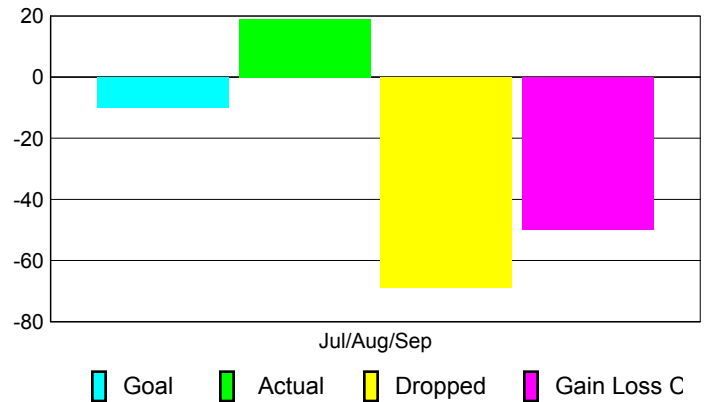

Membership Results 2010-2011

Goal, New, Dropped, Gain/Loss